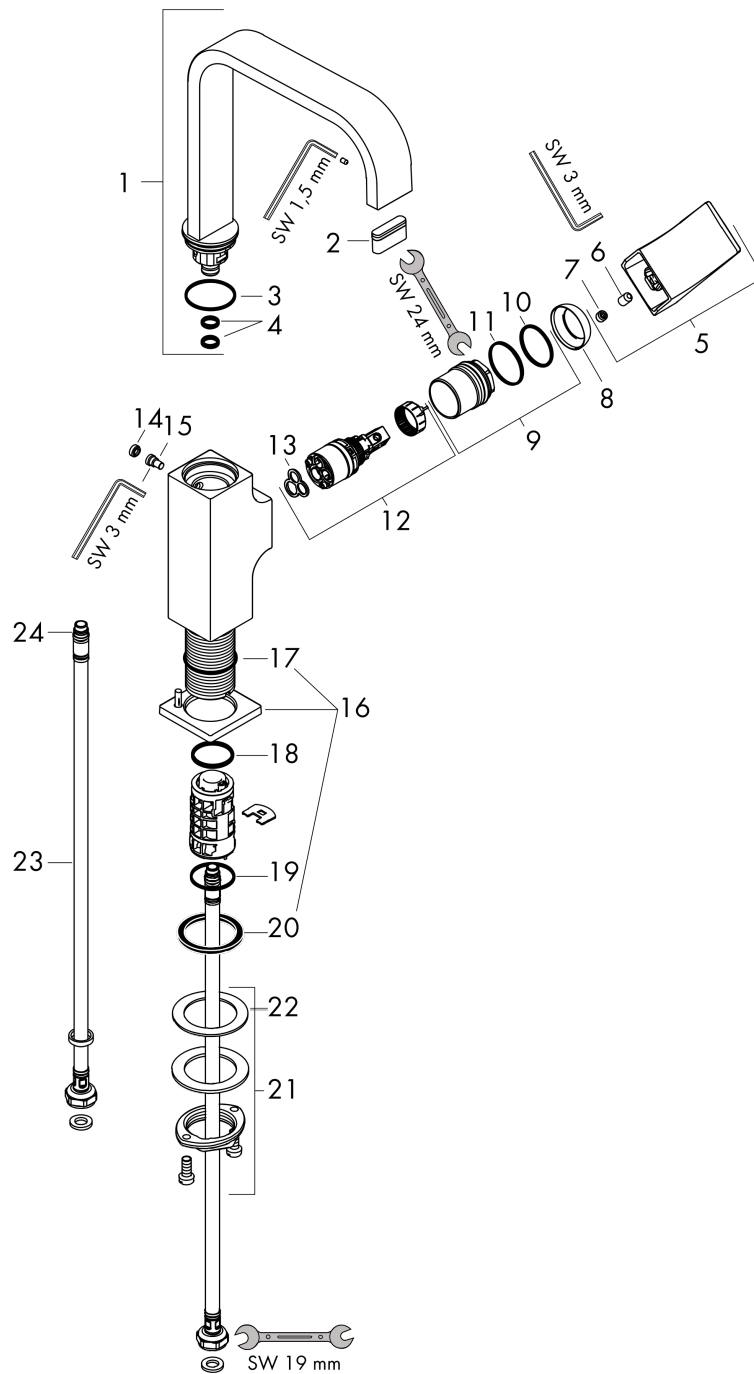

#### Scale drawing

**Metropol****Single lever basin mixer 230 with lever handle and push-open waste set**Surfaces: **Matt White** Article Number: **32511700**

## Flowchart

**Metropol**  
**Single lever basin mixer 230 with lever handle and push-open waste set**  
 Surfaces: **Matt White**    Article Number: **32511700**

## Metropol

**Single lever basin mixer 230 with lever handle and push-open waste set**

Surfaces: **Matt White** Article Number: **32511700**

### Spare part list

Year of production: >07/21

Pos.	Description	Article Number	Price	PU
1	spout 165 mm	93084700	-	1
2	spray former	93085000	-	1
3	O-ring 30x1,5	98433000	-	1
4	O-ring 8x2	98112000	-	1
5	handle	93082700	-	1
6	hollow set screw M6x10 DIN 916	96029000	-	1
7	screw cover	95704000	-	1
8	flange	95493700	-	1
9	nut	93086000	-	1
10	O-Ring 22x2	98185000	-	1
11	O-ring 27x1,5	92527000	-	1
12	cartridge, assy	97685000	-	1
13	seal	98865000	-	1
14	plug	93087000	-	1
15	screw	93088000	-	1
16	escutcheon	93048700	-	1
17	O-ring 32x1,5	92936000	-	1
18	O-ring 24x2	98388000	-	1
19	O-ring 26x1,5	98390000	-	1
20	flat seal	98749000	-	1
21	fixing set (Ø 32)	13961000	-	1
22	lever collar	97548000	-	1
23	connection hose 450 mm M8x0,75 G3/8	97206000	-	1
24	O-ring 6,6x1,6	93019000	-	1
a	push-open waste set	50100700	-	1
b	fixation extension 35 mm	13898000	-	1