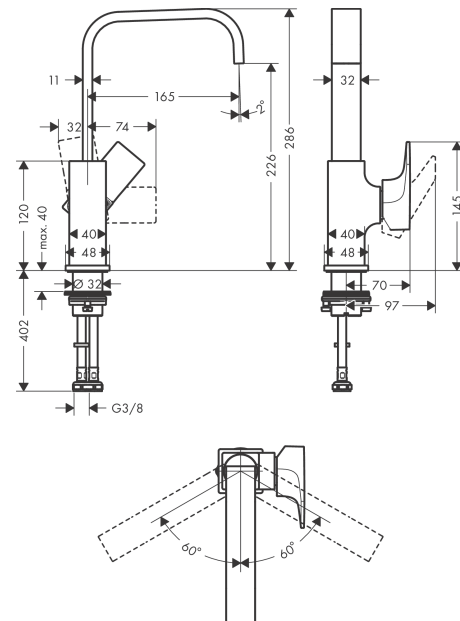

##### product features

- consists of: single lever basin mixer, waste set
- ComfortZone 230
- projection 165 mm
- swivel range 120°
- spray type: normal spray
- maximum flow rate at 3 bar: 5 l/min
- ceramic cartridge
- temperature limitation adjustable
- suitable for continuous flow water heaters
- push-open waste set G 1¼
- material waste set: metal
- connection type: G ¾ connections
- connection dimension: DN15
- handle position on the side: bottom-side at the base body (not suitable for wash bowls)

#### Scale drawing

**Metropol****Single lever basin mixer 230 with lever handle and push-open waste set**Surfaces: **Matt White** Article Number: **32511700**

### Spare part list

Year of production: >07/21

Pos.	Description	Article Number	Price	PU
1	spout 165 mm	93084700	-	1
2	spray former	93085000	-	1
3	O-ring 30x1,5	98433000	-	1
4	O-ring 8x2	98112000	-	1
5	handle	93082700	-	1
6	hollow set screw M6x10 DIN 916	96029000	-	1
7	screw cover	95704000	-	1
8	flange	95493700	-	1
9	nut	93086000	-	1
10	O-Ring 22x2	98185000	-	1
11	O-ring 27x1,5	92527000	-	1
12	cartridge, assy	97685000	-	1
13	seal	98865000	-	1
14	plug	93087000	-	1
15	screw	93088000	-	1
16	escutcheon	93048700	-	1
17	O-ring 32x1,5	92936000	-	1
18	O-ring 24x2	98388000	-	1
19	O-ring 26x1,5	98390000	-	1
20	flat seal	98749000	-	1
21	fixing set (Ø 32)	13961000	-	1
22	lever collar	97548000	-	1
23	connection hose 450 mm M8x0,75 G3/8	97206000	-	1
24	O-ring 6,6x1,6	93019000	-	1
a	push-open waste set	50100700	-	1
b	fixation extension 35 mm	13898000	-	1